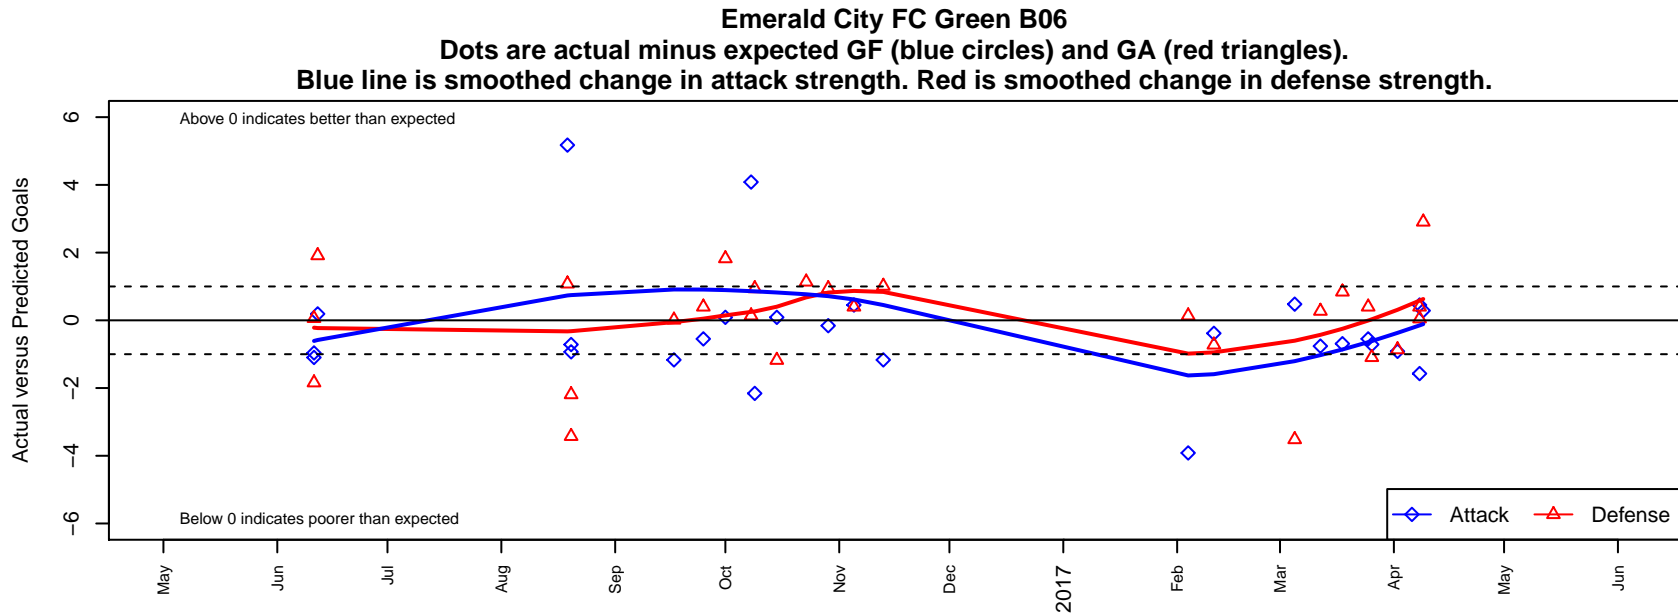

Emerald City FC Green B06

Emerald City FC
 Seattle, WA
 B06 total strength=466
 attack=0.39 defense=0.25
 fall league = PSPL Classic 1 U11
 spr league = Spr PSPL Classic 1 U11

alt names used:
 Emerald City FC M06 Green
 Emerald City FC M06 Green
 Emerald City FC M06 Green
 Emerald City FC M06 Green
 EMERALD CITY FC ECFC M06 GREEN (WA)

Venues played:
 2016 Starfire Spring Classic BU11 Silver
 2016 Xtreme Cup BU11 Gold
 2016 PSPL Classic 1 U11
 2016 Spr PSPL Classic 1 U11
 2016 WA Cup U11 Silver U11

**attack and defense variance (black dot)
relative to other teams
and top 10 in region**